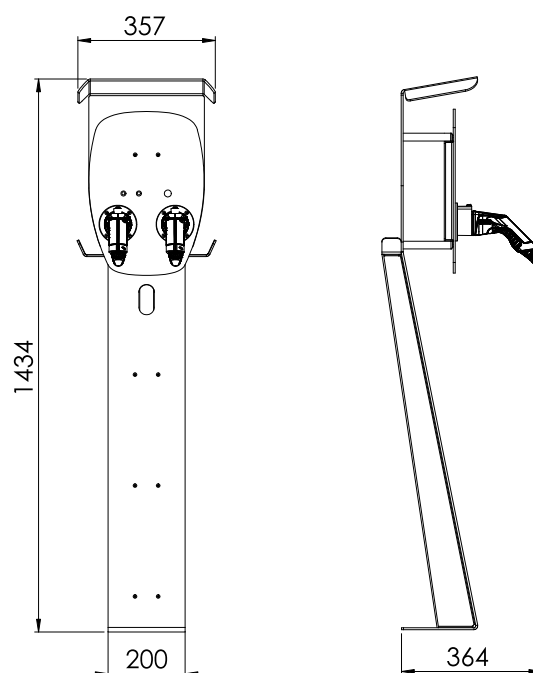

STAND

ZUBEHÖR

Zubehör	Standfuss mit Dach, Dach, Wandhalterung, REID Modul, RFID Karten
Farbe Standfuss	RAL9005 - Tiefschwarz
Maße Standfuss (B×H×T) [mm]	357 x 1434 x 364
Gewicht Standfuss [kg]	6,5
Farbe Dach	RAL9005 - Tiefschwarz
Maße Dach (BXH×T) [mm]	357 x 506 x 197
Gewicht Dach [kg]	2,8