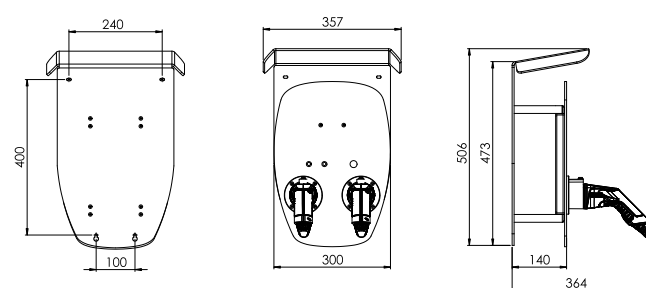

PRACHT®

ALPHA XT

Artikelnummer: NRG1012

HOUSING

Color housing	Black
Colour front plate	RAL9005 - Deep Black
Mounting type	Wall
Stand	optional
Protection Level	IP65 (Box)
IK-Protection	IK08
Protection class	I
Display (status/error)	RGB-LED
Material	ABS, Aluminium
Number of connections	2
Connection type	Type 2 (acc. to IEC 62196-2)
Connection cable	Integrated
Cable length [m]	5,5
Connection options	Connection terminal
Cable entry	Below
Entry connections	M25 for cable [Ø 11-20 mm] - (optional M35)
Cable cross section supply line min.	1,5 mm² (up to 13 A), 2,5 mm² (up to 16 A) 4,0 mm² (up to 25 A), 6,0 mm² (up to 32 A)
Max. Hedge [A]	35
Mounting	Indoor, protected outdoor area
Housing lock	Socket spanner
Dimensions WxHxD (w.o. coupling) [mm]	300x 425 x 181
Dimensions WxHxD (with coupling) [mm]	300 x 425 x ca. 364
Gewicht kg	11

ELECTRICAL DATA

Number of usable phases	3
Residual current protection AC/DC [mA]	30/6
Load management	30/6
Charging mode	Mode 3
Supply Voltage @50Hz [V]	230 or 400
Connection cable total [kW]	7,4@1-phase, 22@3-phase
Connection cable per exit max. [kW]	7,4@1-phase, 22@3-phase
Charging current per car [A]	32 (3ph. 22KW)
Adjustable current consumpt. internal [A]	10,13,16,20,24,32
Temperature monitoring	Yes
Authorisation charging process	Optional via RFID Module

ENVIRONMENTAL PARAMETERS

Bidirectional Interface	RS485
Communication protocoll	Modbus RTU
Updateable	Yes
Interface for updates	JTAG
Authorisation charging process	RFID module (intgrated)

ENVIRONMENTAL PARAMETERS

Temperature range [°C] <11kW	-25 to 40
>11kW	-25 bis 35
relative humidity [%]	max. 95 (non-condensing)
Maximum mounting height sea level	2000m above
Guarantee [a]	3

WALLBOX ALPHA XT

ROOF

STAND

ZUBEHÖR