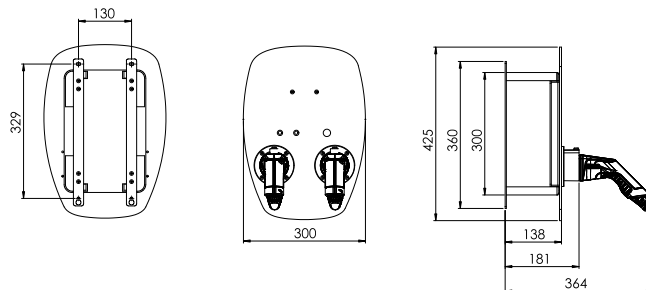

ELECTRICAL DATA

Number of usable phases	3
Residual current protection AC/DC [mA]	30/6
Load management	30/6
Charging mode	Mode 3
Supply Voltage @50Hz [V]	230 or 400
Connection cable total [kW]	7,4@1-phase, 22@3-phase
Connection cable per exit max. [kW]	7,4@1-phase, 22@3-phase
Charging current per car [A]	32 (3ph. 22KW)
Adjustable current consumpt. internal [A]	10,13,16,20,24,32
Temperature monitoring	Yes
Authorisation charging process	Optional via RFID Module

ENVIRONMENTAL PARAMETERS

Bidirectional Interface	RS485
Communication protocoll	Modbus RTU
Updateable	Yes
Interface for updates	JTAG
Authorisation charging process	RFID module (intgrated)

ENVIRONMENTAL PARAMETERS

Temperature range [°C] <11kW	-25 to 40
>11kW	-25 bis 35
relative humidity [%]	max. 95 (non-condensing)
Maximum mounting height sea level	2000m above
Guarantee [a]	3

WALLBOX ALPHA XT