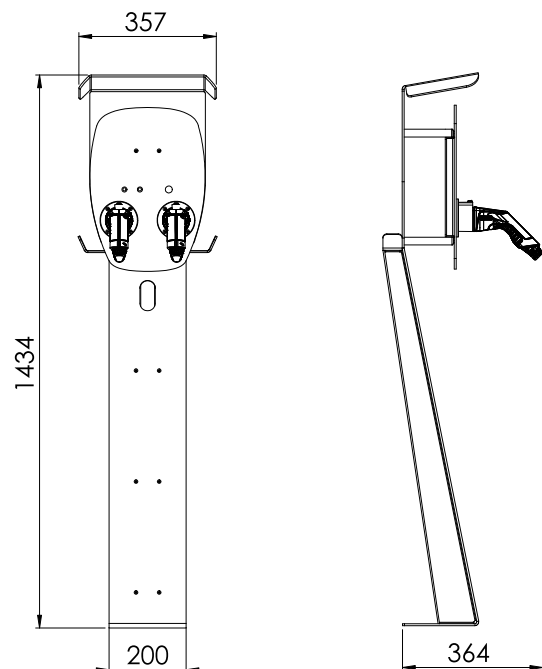

PRACHT® ALPHA

Artikelnummer: NRG1012

HOUSING

Color housing	Schwarz
Colour front plate	RAL9005 - Deep Black
Mounting type	Wall
Stand	optional
Protection Level	IP65 (Box)
IK-Protection	IK08
Protection class	I
Display (status/error)	RGB-LED
Material	ABS, Aluminium
Number of connections	2
Connection type	Type 2 (acc. to IEC 62196-2)
Connection cable	Integrated
Cable length [m]	5,5
Connection options	Connection terminal
Cable entry	Below
Entry connections	M25 for cable (Ø 11-20 mm) - (optional M35)
Cable cross section supply line min.	1,5 mm² (up to 13 A), 2,5 mm² (up to 16 A) 4,0 mm² (up to 25 A), 6,0 mm² (up to 32 A)
Max. Hedge [A]	35
Mounting	Indoor, protected outdoor area
Housing lock	Socket spanner
Dimensions WxHxD (w.o. coupling) [mm]	300x 425 x 181
Dimensions WxHxD (with coupling) [mm]	300 x 425 x ca. 364
Gewicht kg	11

ENVIRONMENTAL PARAMETERS

Temperature range [°C] <11kW	-25 to 40
>11kW	-25 bis 35
relative humidity [%]	max. 95 (non-condensing)
Maximum mounting height sea level	2000m above
Guarantee [a]	3

WALLBOX ALPHA

ROOF

STAND

ACCESSORIES

Accessories	Stand with roof, wall holder, RFID module, RFID cards
Color Stand	RAL9005 - Deep black
Dimensions stand (WxHxD) [mm]	357 x 1434 x 364
Weight stand [kg]	6,5
Color roof	RAL9005 - Deep black
Dimensions roof (WxHxD) [mm]	357 x 506 x 197
Weight roof [kg]	2,8