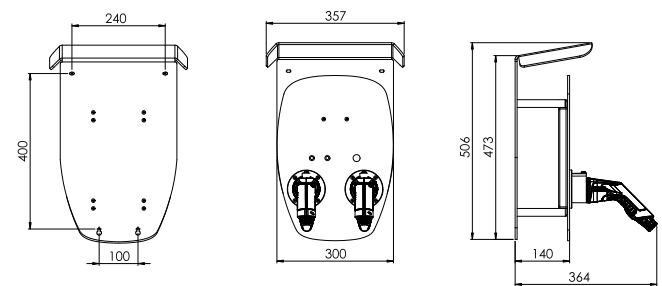

PRACHT® ALPHA

Artikelnummer: NRG1012

HOUSING

Color housing	Schwarz
Colour front plate	RAL9005 - Deep Black
Mounting type	Wall
Stand	optional
Protection Level	IP65 (Box)
IK-Protection	IK08
Protection class	I
Display (status/error)	RGB-LED
Material	ABS, Aluminium
Number of connections	2
Connection type	Type 2 (acc. to IEC 62196-2)
Connection cable	Integrated
Cable length [m]	5,5
Connection options	Connection terminal
Cable entry	Below
Entry connections	M25 for cable (Ø 11-20 mm) - (optional M35)
Cable cross section supply line min.	1,5 mm² (up to 13 A), 2,5 mm² (up to 16 A) 4,0 mm² (up to 25 A), 6,0 mm² (up to 32 A)
Max. Hedge [A]	35
Mounting	Indoor, protected outdoor area
Housing lock	Socket spanner
Dimensions WxHxD (w.o. coupling) [mm]	300x 425 x 181
Dimensions WxHxD (with coupling) [mm]	300 x 425 x ca. 364
Gewicht kg	11

ELECTRICAL DATA

Number of usable phases	3
Residual current protection AC/DC [mA]	30/6
Load management	30/6
Charging mode	Mode 3
Supply Voltage @50Hz [V]	230 or 400
Connection cable total [kW]	7,4@1-phase, 22@3-phase
Connection cable per exit max. [kW]	7,4@1-phase, 22@3-phase
Charging current per car [A]	32 (3ph. 22kW)
Adjustable current consumpt. internal [A]	10,13,16,20,24,32
Temperature monitoring	Yes
Authorisation charging process	Optional via RFID Module

ENVIRONMENTAL PARAMETERS

Temperature range [°C] <11kW	-25 to 40
>11kW	-25 bis 35
relative humidity [%]	max. 95 (non-condensing)
Maximum mounting height sea level	2000m above
Guarantee [a]	3

WALLBOX ALPHA

ROOF

STAND

ACCESSORIES

Accessories	Stand with roof, wall holder, RFID module, RFID cards
Color Stand	RAL9005 - Deep black
Dimensions stand (WxHxD) [mm]	357 x 1434 x 364
Weight stand [kg]	6,5
Color roof	RAL9005 - Deep black
Dimensions roof (WxHxD) [mm]	357 x 506 x 197
Weight roof [kg]	2,8