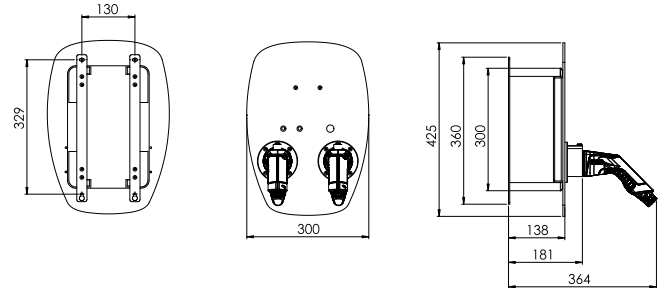

PRACHT® ALPHA

Artikelnummer: NRG1012

HOUSING

Color housing	Schwarz
Colour front plate	RAL9005 - Deep Black
Mounting type	Wall
Stand	optional
Protection Level	IP65 (Box)
IK-Protection	IK08
Protection class	I
Display (status/error)	RGB-LED
Material	ABS, Aluminium
Number of connections	2
Connection type	Type 2 (acc. to IEC 62196-2)
Connection cable	Integrated
Cable length [m]	5,5
Connection options	Connection terminal
Cable entry	Below
Entry connections	M25 for cable (Ø 11-20 mm) - (optional M35)
Cable cross section supply line min.	1,5 mm² (up to 13 A), 2,5 mm² (up to 16 A) 4,0 mm² (up to 25 A), 6,0 mm² (up to 32 A)
Max. Hedge [A]	35
Mounting	Indoor, protected outdoor area
Housing lock	Socket spanner
Dimensions WxHxD (w.o. coupling) [mm]	300x 425 x 181
Dimensions WxHxD (with coupling) [mm]	300 x 425 x ca. 364
Gewicht kg	11

ELECTRICAL DATA

Number of usable phases	3
Residual current protection AC/DC [mA]	30/6
Load management	30/6
Charging mode	Mode 3
Supply Voltage @50Hz [V]	230 or 400
Connection cable total [kW]	7,4@1-phase, 22@3-phase
Connection cable per exit max. [kW]	7,4@1-phase, 22@3-phase
Charging current per car [A]	32 (3ph. 22kW)
Adjustable current consumpt. internal [A]	10,13,16,20,24,32
Temperature monitoring	Yes
Authorisation charging process	Optional via RFID Module

ROOF

STAND

ACCESSORIES

Accessories	Stand with roof, wall holder, RFID module, RFID cards
Color Stand	RAL9005 - Deep black
Dimensions stand (WxHxD) [mm]	357 x 1434 x 364
Weight stand [kg]	6,5
Color roof	RAL9005 - Deep black
Dimensions roof (WxHxD) [mm]	357 x 506 x 197
Weight roof [kg]	2,8