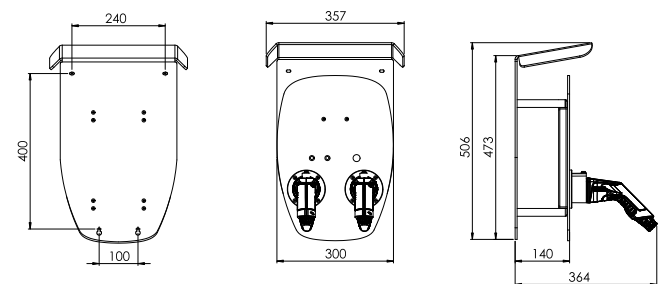

PRACHT® ALPHA

Artikelnummer: NRG1000

HOUSING

Color housing	Black
Colour front plate	RAL9005 - Deep Black
Mounting type	Wall
Stand	optional
Protection Level	IP65 (Box)
IK-Protection	IK08
Protection class	I
Display (status/error)	RGB-LED
Material	ABS, Aluminium
Number of connections	2
Connection type	Type 2 (acc. to IEC 62196-2)
Connection cable	Integrated
Cable length [m]	5,5
Connection options	Connection terminal
Cable entry	Below
Entry connections	M25 for cable [Ø 11-20 mm] - (optional M35)
Cable cross section supply line min.	1,5 mm² (up to 13 A), 2,5 mm² (up to 16 A) 4,0 mm² (up to 25 A), 6,0 mm² (up to 32 A)
Max. Hedge [A]	35
Mounting	Indoor, protected outdoor area
Housing lock	Socket spanner
Dimensions WxHxD (w.o. coupling) [mm]	300x 425 x 181
Dimensions WxHxD (with coupling) [mm]	300 x 425 x ca. 364
Gewicht kg	11

ELECTRICAL DATA

Number of usable phases	3
Residual current protection AC/DC [mA]	30/6
Load management	30/6
Charging mode	Mode 3
Supply Voltage @50Hz [V]	230 or 400
Connection cable total [kW]	7,4@1-phase, 22@3-phase
Connection cable per exit max. [kW]	3,7@1-phase, 11@3-phase
Charging current per car [A]	16 (3ph. 11kW)
Adjustable current consumpt. internal [A]	10,13,16,20,24,32
Temperature monitoring	Yes
Authorisation charging process	Optional via RFID Module

ENVIRONMENTAL PARAMETERS

Temperature range [°C] <11kW	-25 to 40
>11kW	-25 bis 35
relative humidity [%]	max. 95 (non-condensing)
Maximum mounting height sea level	2000m above
Guarantee [a]	3

WALLBOX ALPHA

ROOF

STAND

ACCESSORIES