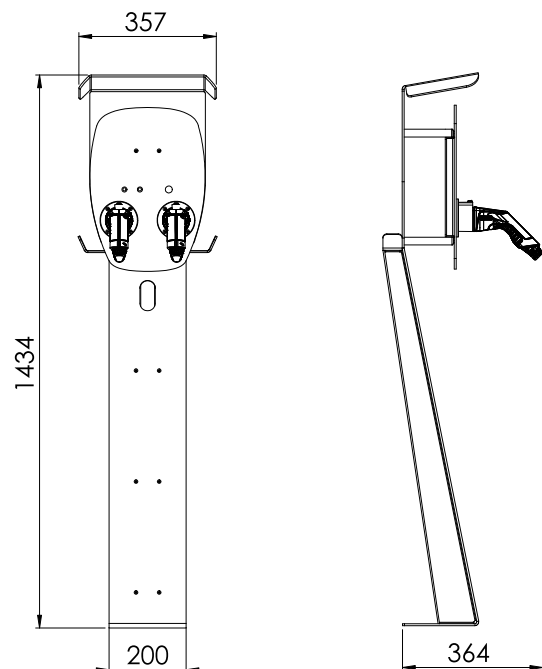

STAND

ACCESSORIES

Accessories	Stand with roof, wall holder, RFID module, RFID cards
Color Stand	RAL9005 - Deep black
Dimensions stand (WxHxD) [mm]	357 x 1434 x 364
Weight stand [kg]	6,5
Color roof	RAL9005 - Deep black
Dimensions roof (WxHxD) [mm]	357 x 506 x 197
Weight roof [kg]	2,8