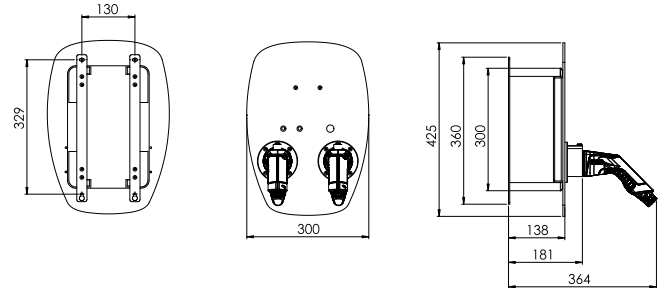

ELECTRICAL DATA

Number of usable phases	3
Residual current protection AC/DC [mA]	30/6
Load management	30/6
Charging mode	Mode 3
Supply Voltage @50Hz [V]	230 or 400
Connection cable total [kW]	7,4@1-phase, 22@3-phase
Connection cable per exit max. [kW]	3,7@1-phase, 11@3-phase
Charging current per car [A]	16 (3ph. 11kW)
Adjustable current consumpt. internal [A]	10,13,16,20,24,32
Temperature monitoring	Yes
Authorisation charging process	Optional via RFID Module

ENVIRONMENTAL PARAMETERS

Temperature range [°C] <11kW	-25 to 40
>11kW	-25 bis 35
relative humidity [%]	max. 95 (non-condensing)
Maximum mounting height sea level	2000m above
Guarantee [a]	3

WALLBOX ALPHA